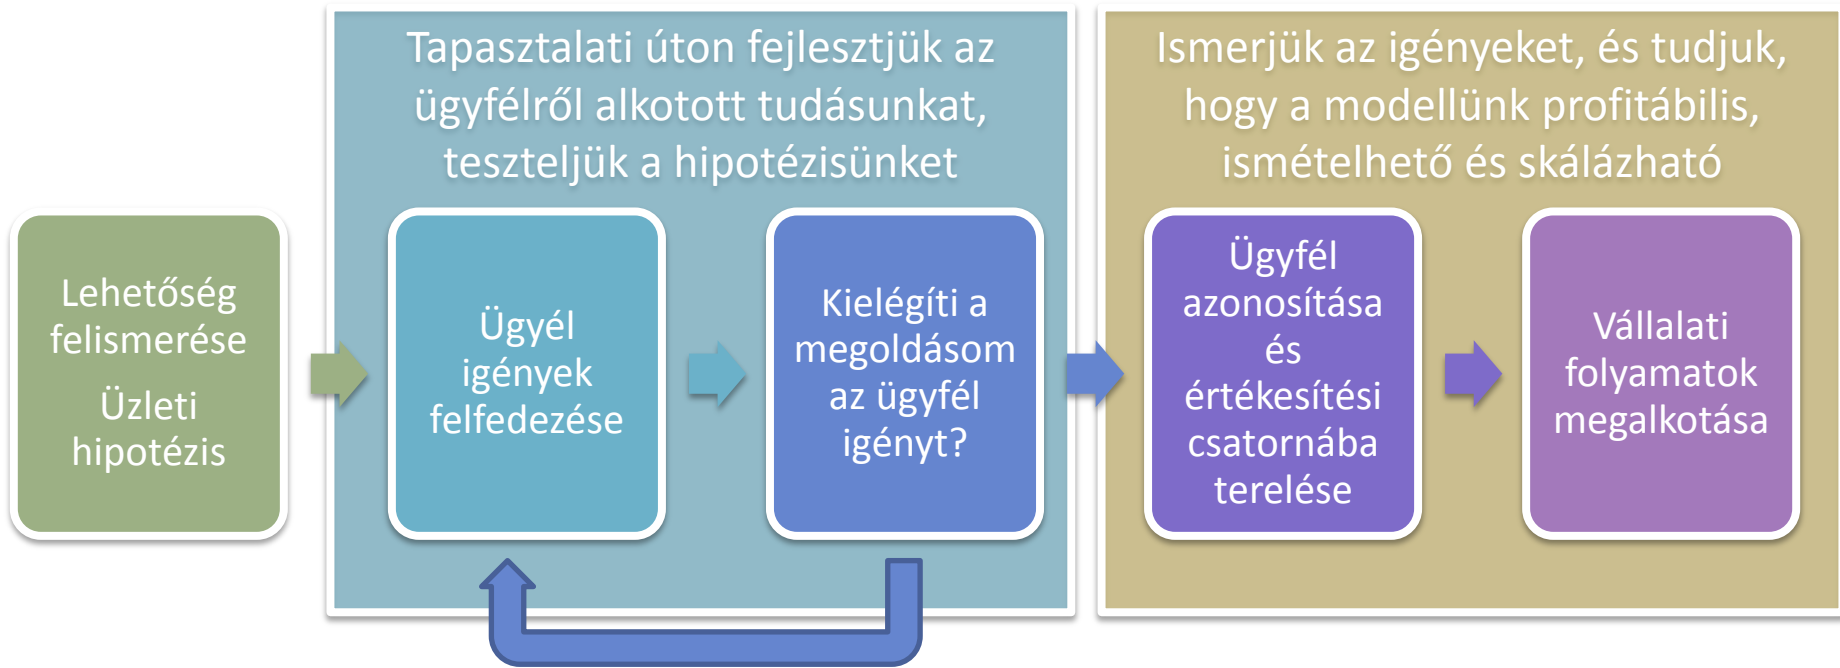

A close-up photograph of a weathered wooden door. The door is painted a light blue color, but the paint is heavily peeling and cracked, revealing the natural wood underneath. A horizontal wooden plank is mounted across the middle of the door, featuring the words "OPEN THE FUTURE" in a bold, raised, light-colored wooden font. To the right of the plank, a dark, curved metal handle is attached to the door. Below the handle, a brass-colored metal lock mechanism is visible, including a keyhole and a decorative plate. The overall scene conveys a sense of history and the promise of new beginnings.

OPEN THE FUTURE

Miért ajánlott validált üzleti modellt bemutatva pályázni?

H2020 SME Instrument

What's the largest challenge of SME's (own survey)

Miért higgyenek?

Üzleti modell

Kockázat!

Üzleti modell

Lépések következetes végrehajtása

Photo by STIM on [Unsplash](https://unsplash.com/photos/STIM)

Ismerem a
piacot,
a vevőmet!

Menedzsment képességek

Az elvégzett munka jutalma

Dervalics Ákos

business coach, manager of InnoEnergy HUB