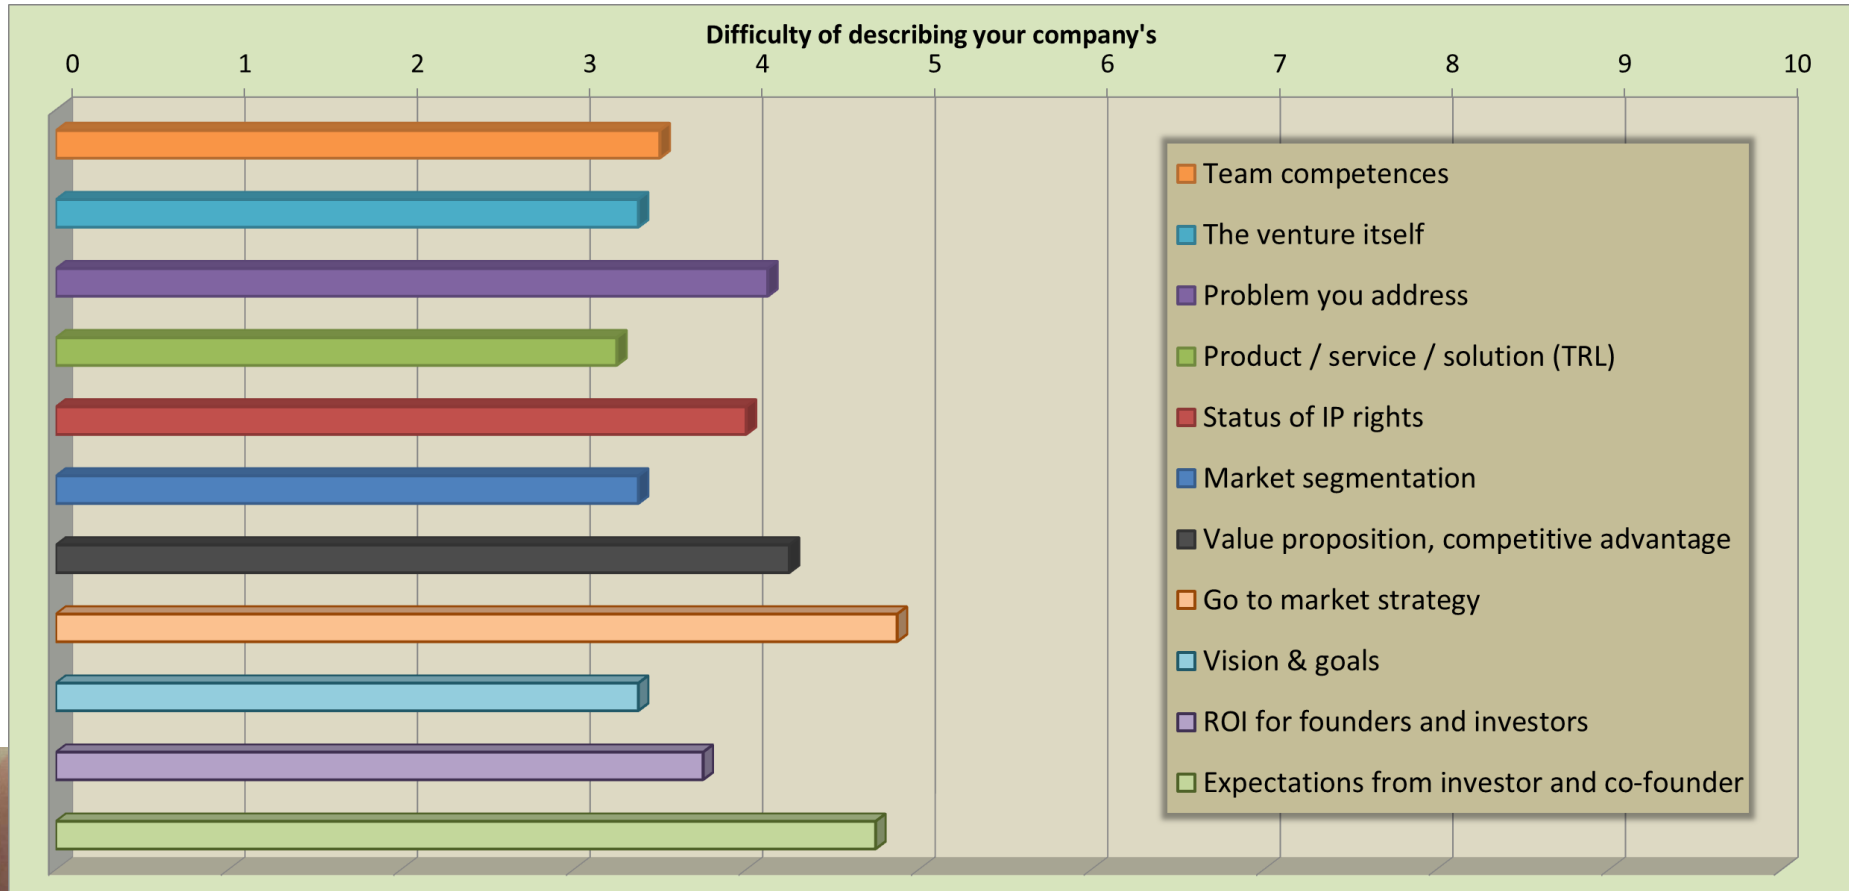

A close-up photograph of a weathered wooden door. The door is painted a light blue color, but the paint is heavily peeling and cracked, revealing the natural wood underneath. A horizontal wooden plank is mounted across the middle of the door, featuring the words "OPEN THE FUTURE" in a bold, raised, light-colored wooden font. To the right of the plank, a dark, curved metal handle is attached to the door. Below the handle, a brass-colored metal lock mechanism is visible, including a keyhole and a decorative plate. The overall scene conveys a sense of history and the promise of new beginnings.

OPEN THE FUTURE

Miért ajánlott validált üzleti modellt bemutatva pályázni?

H2020 SME Instrument

What's the largest challenge of SME's (own survey)

Miért higgyenek?

Üzleti modell

Kockázat!

Üzleti modell